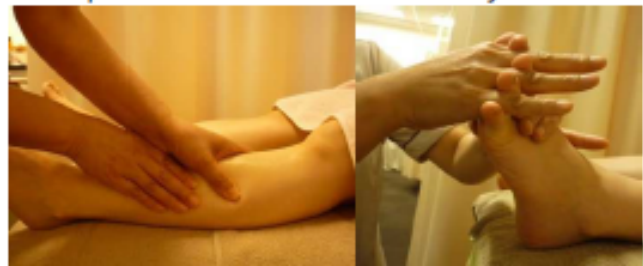

60min. 6,050yen

【Extension】 10min / 1,100yen ※Max. 120min.

Relax specific areas / full body and relieve areas of muscular tension. It is used prevention of stress and fatigue, as well as muscle relaxation.

Reflexology

20min. 2,090yen

50min. 5,060yen

30min. 3,080yen

60min. 6,050yen

40min. 4,070yen

It's possible to combine with Body care.

It is oil massage of leg and foot. (knee to toe)
For the tired muscle.
For the swelling of foot.
For the excessive sensitivity to cold.
For the blood circulation promotion.